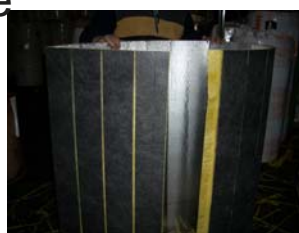

Featured Product

KNAUFINSULATION

Max²⁰ for SPIRAL DUCT

Designed for single wall spiral that meets or exceeds double wall performance.

Max²⁰ VS Standard Double Wall

-  No need for perforated metal core
-  Light Weight
-  Labor Savings on Double Wall Connectors
-  Minimal Modifications in shop or field
-  Weight difference per Section to consider with Hanging Device
-  Available for 14" diameter and all sizes larger
-  No Pins or Adhesives on most round supply straight sections
-  In Place Performance is equal to or better than insulated double wall. (Knauf Submittal Sheet- #AH-SS-11.02.08)
-  Thickness of insulation available in 1" or 1 1/2" thickness