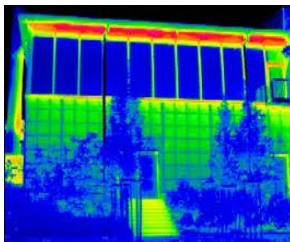

THERMAL
ASTM C177 AND/OR C518
R=4.1